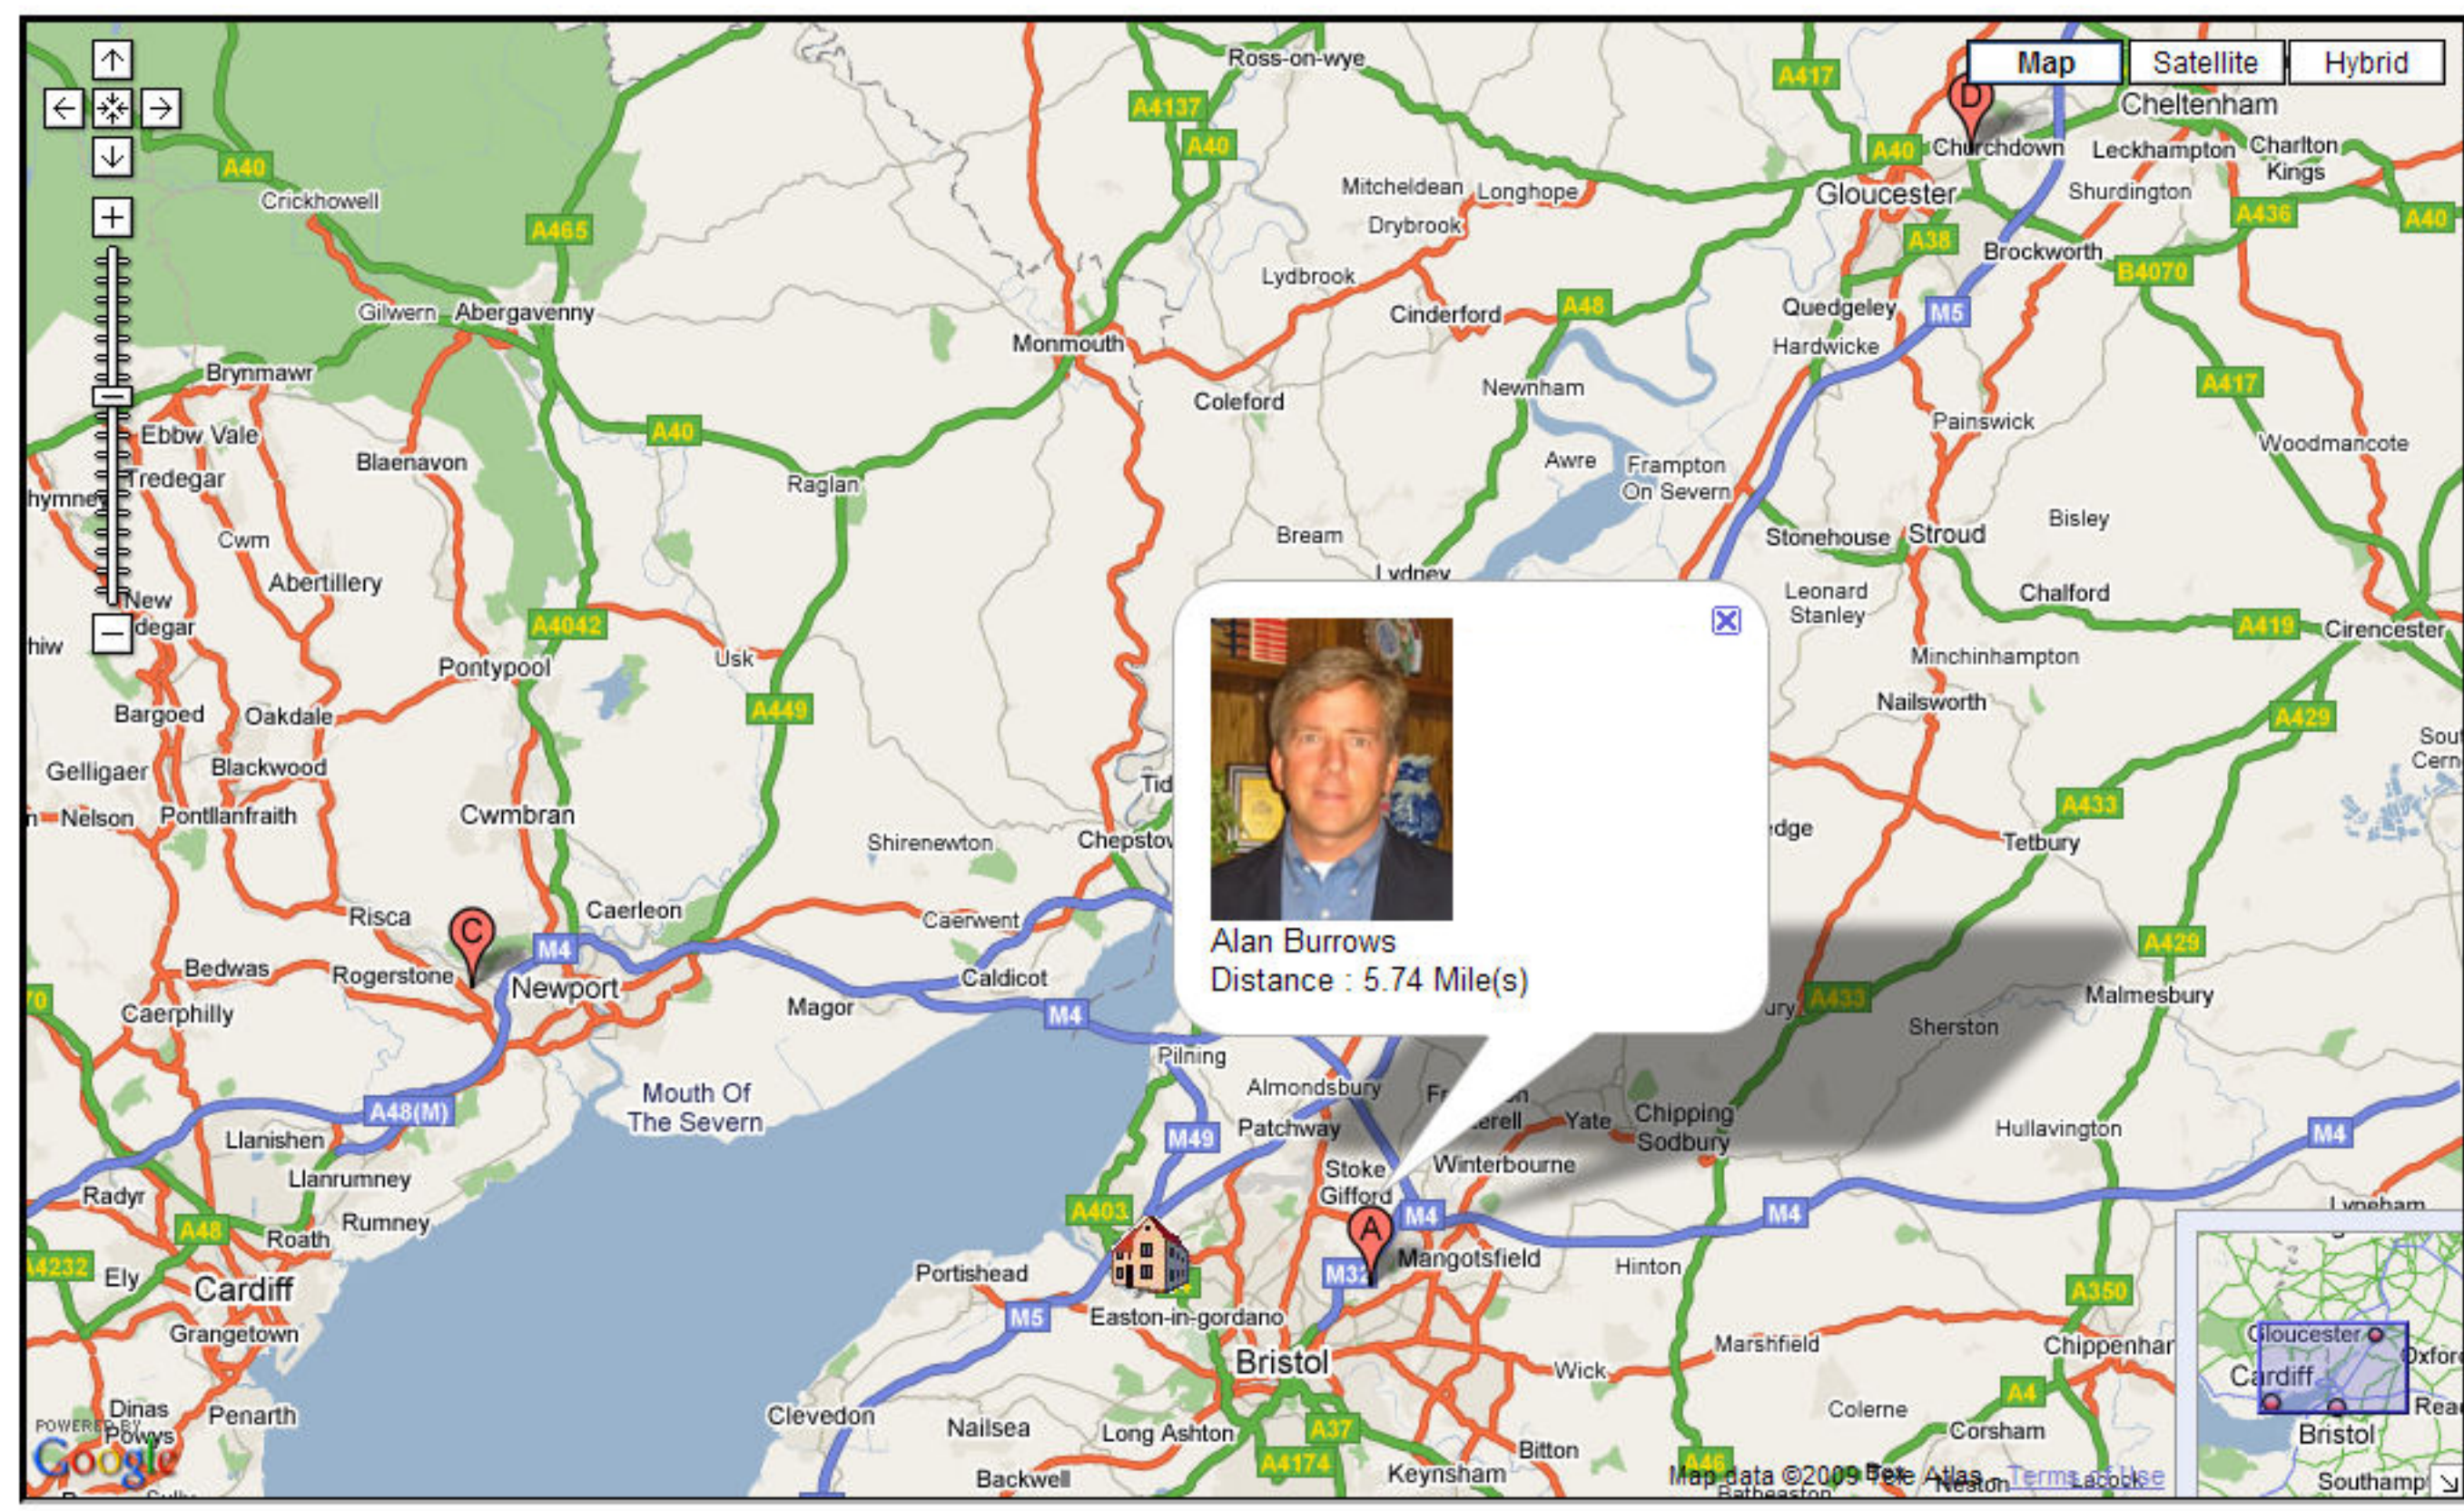

Query Builder

Map Results For Query repdistances - Sales Rep. Distances From An Office

Exit Map

Map Marker Legend	
A	- Alan Burrows (5.74 Miles)
B	- Adrian McCrum (9.88 Miles)
C	- S Lewis-Saunders (17.91 Miles)
D	- Alan Hynes (34.46 Miles)

Alan Burrows  
Distance : 5.74 Mile(s)